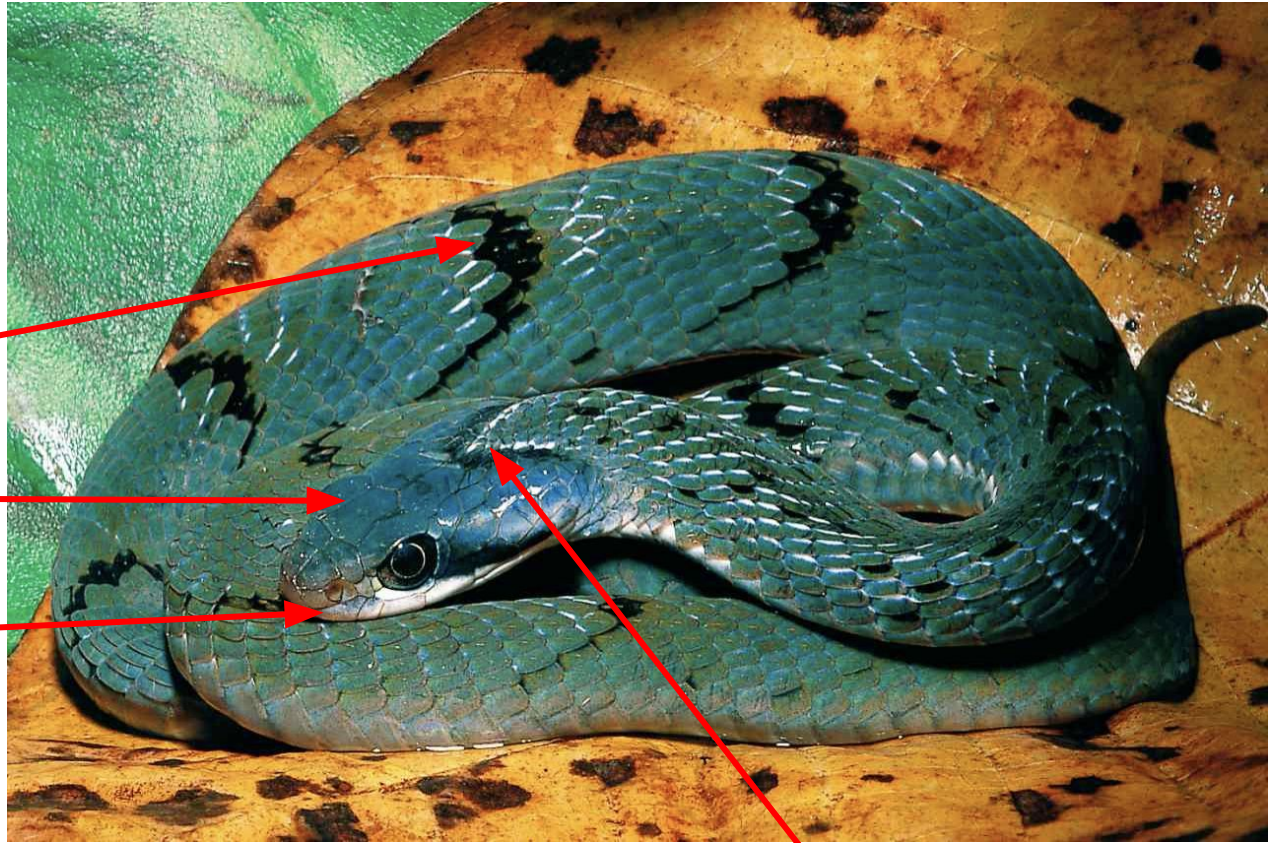

Characteristics

Rounded head, distinct neck,
rounded pupils

Color variable shades of green

Sometimes dark V-shaped
markings on back

Top of head has nine large
scales

Lips yellow, throat yellow or
white

Forest night adder *Causus lichtensteinii*

(Photo used with permission of Stephen Spawls)

White V-shape on neck

Mildly venomous with pain, swelling, fever for a few days. No antivenom necessary.