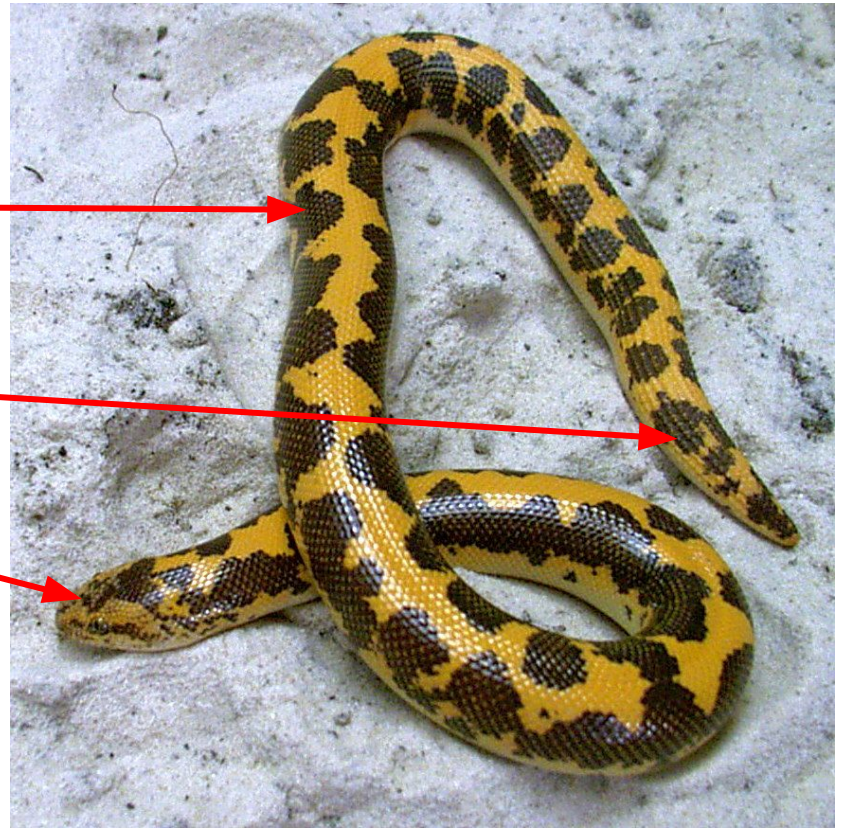

Characteristics

Short, thick body colored gray, yellow, or orange with brown, black, or grey blotches

Belly white, cream, or pink

Tail rounded with pointed tip

Bullet shaped head with tiny eyes - yellow iris and vertical pupil

Enlarged rostral scale at end of snout

Kenyan Sand boa

Eryx colubrinus

Photo courtesy of Vicki licensed under the [Creative Commons Attribution-Share Alike 3.0 Unported](#)

Harmless