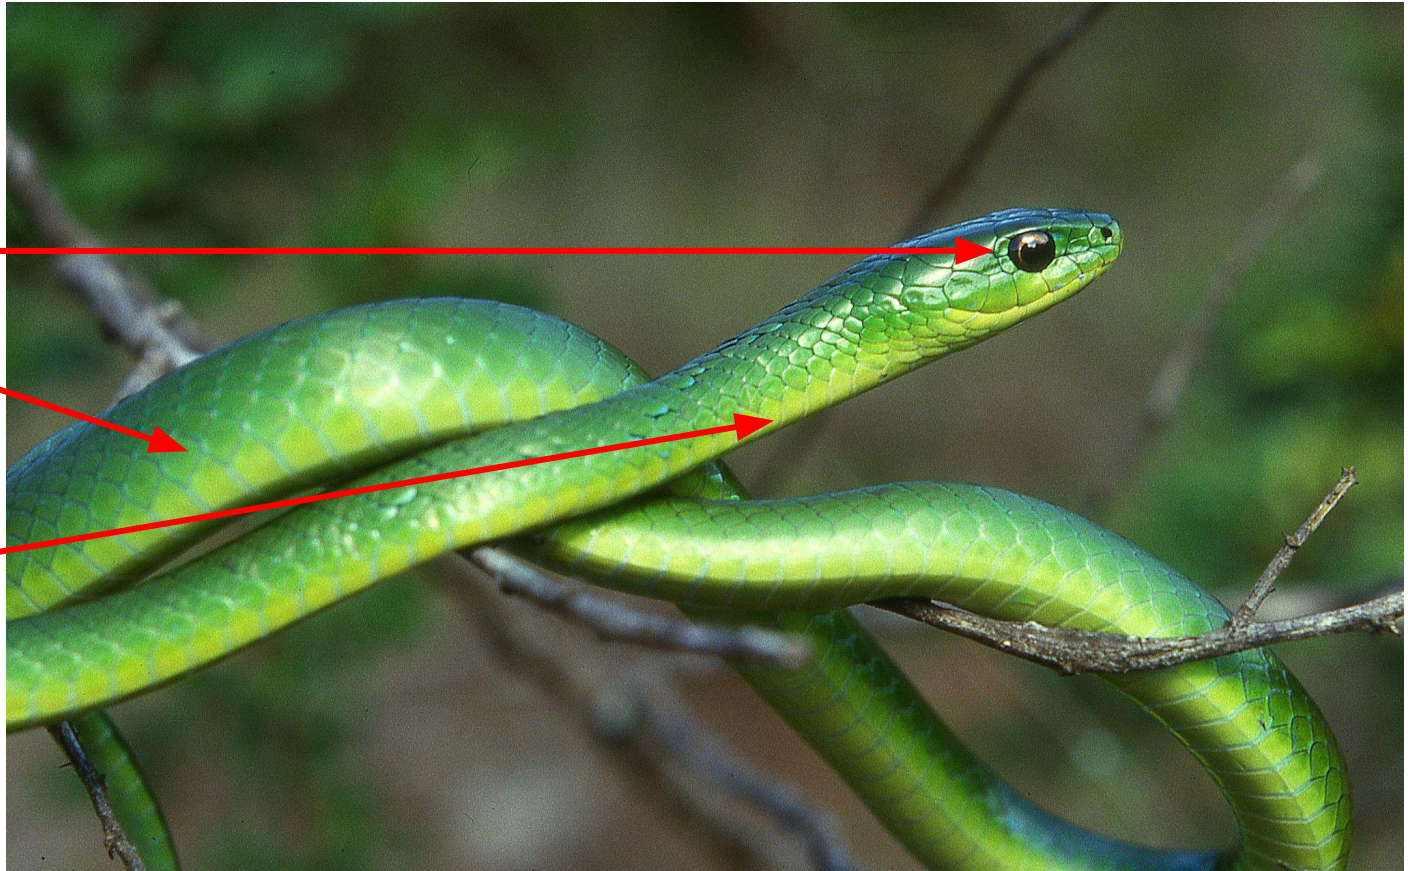

## Characteristics

Long, thin green body

Golden brown iris with round pupil

Blue or white spot on lower edge of scales on back

Belly scales are green with white or yellow

Can be difficult to distinguish from other green snakes in field

## Battersby's Green Snake

*Philothamnus battersbyi*

Photo used with the permission of Stephen Spawls

Harmless