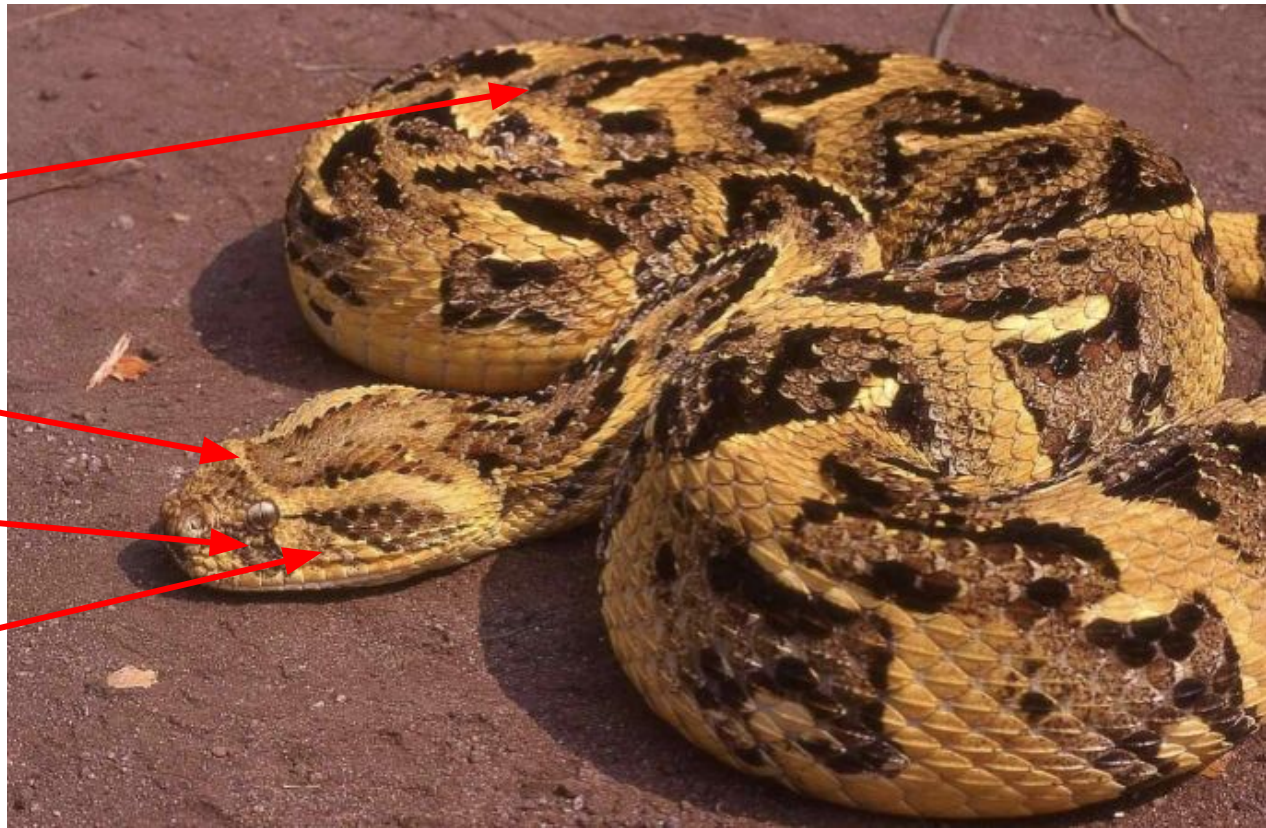

## Characteristics

Heavy, thick body; patterns on back are V-shaped (chevrons)

Broad, flat, triangular head with pale bar between eyes

Small eyes set forward on head with vertical pupils; dark bars underneath and behind eyes

Pale bars from eye to jaw and also between the eyes

Base color brown, grey, orange, or yellow

## Puff adder

*Bitis arietans*

Photo used with permission of Stephen Spawls

**Dangerous with venom that kills cells and tissues; a bite = medical emergency**