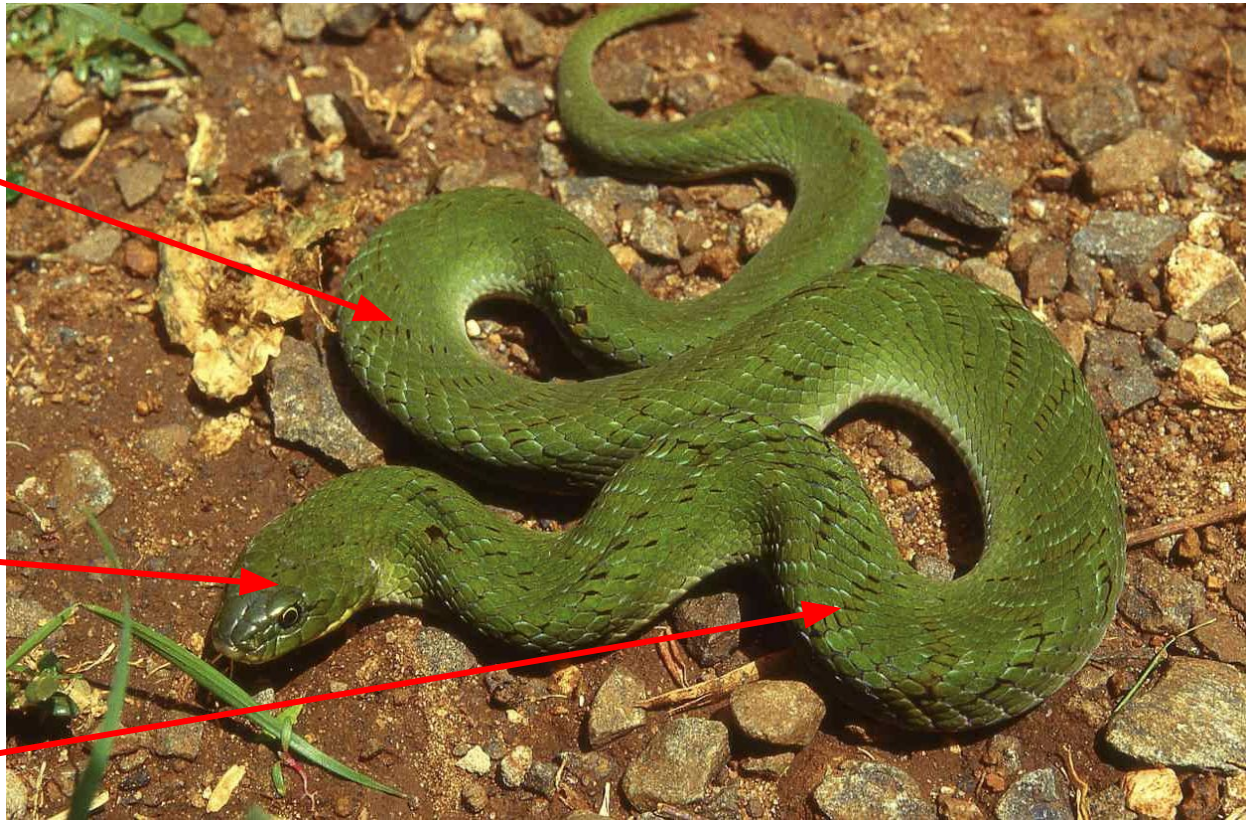

Characteristics

Body various shades of green to brown; velvety appearance

Moderately thick body, head distinct from neck

Medium sized eye with round yellow pupil

Nine large scales on head

Chin and throat yellow

Indistinct black markings (bands) on back and sides

Velvety-Green Night Adder

Causus resimus

(Photo used with permission from Stephen Spawls)

Venom unknown but probably similar to other night adders - mildly venomous with pain, swelling, fever for a few days. No antivenom available.