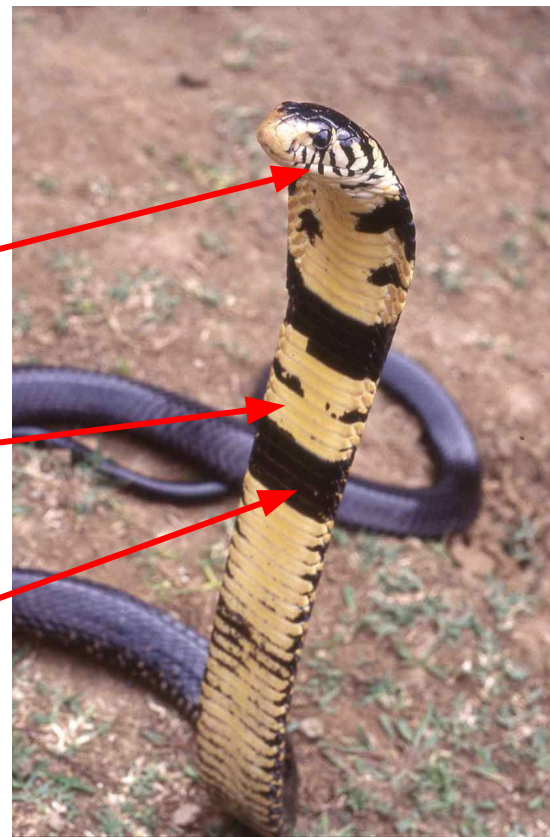

Characteristics (from Lake Victoria basin)

Large head, large dark eye,
round pupils

Vertical black and white bars
on the lips

Belly and throat cream, white,
or yellow

Long, thick body with smooth
scales; brown or black

Black cross-bars and blotches
on throat

Brown Forest Cobra *Naja subfulva*

Photo used with permission from Stephen Spawls

**Dangerous with venom that affects the nerves
and breathing; a bite = medical emergency;
respiratory support may be needed**