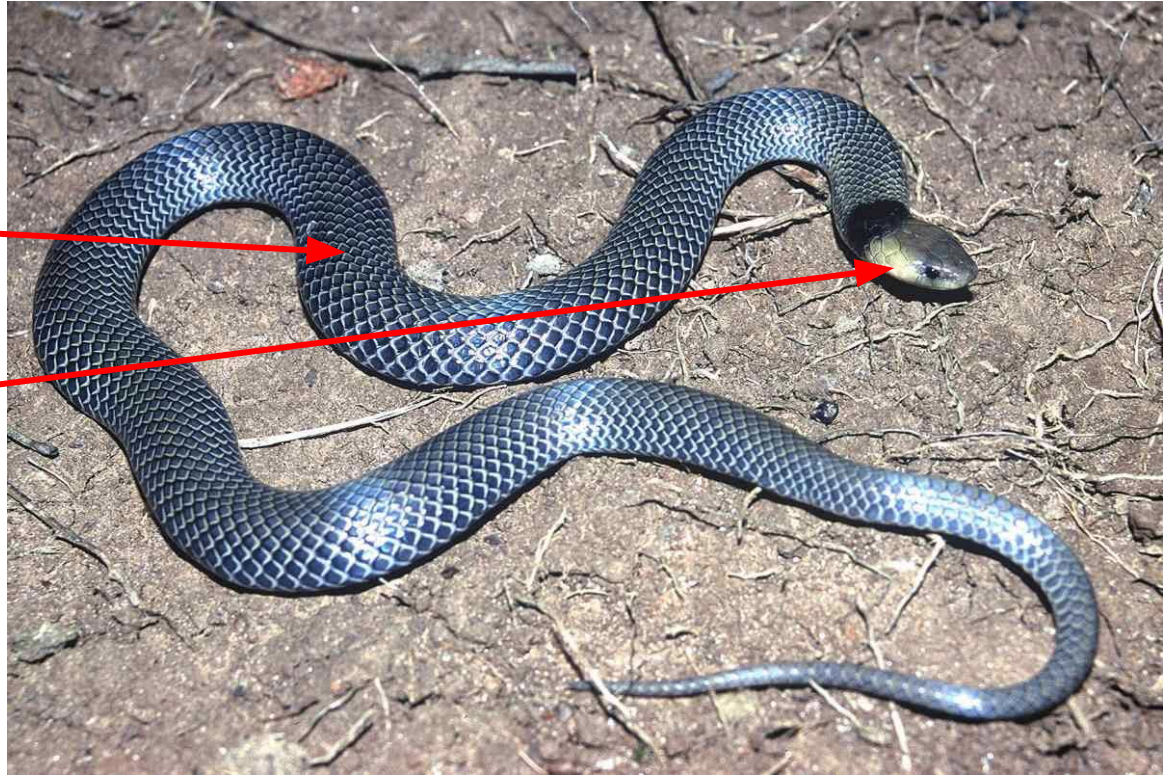

Characteristics

Head short, eye small and dark,
round pupil

Body can be (1) gray, with
white-edged scales; (2) plain gray or
black; or (3) brown or yellow with or
without black-edged scales, brown
or orange head, and black neck
collar.

Smooth scales

Plumbeous Centipede Eater
Aparallactus lunulatus

Photo used with the permission of Stephen Spawls

Harmless