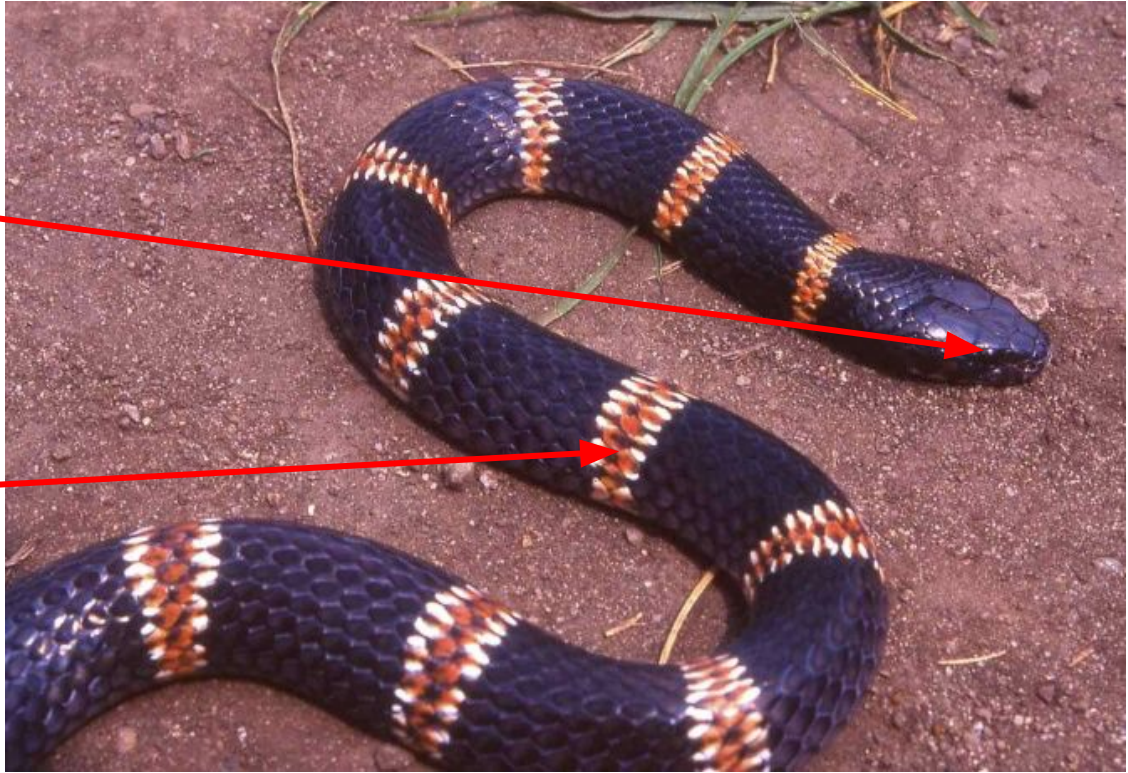

Characteristics

Short head, eyes near front of head,
with round pupils

Body gray to black

Scales smooth

Color of bands variable from pink or
red bands to white-edged black
bands or two fine white bands

East African Garter Snake

Elapsoidea loveridgei

Photo used with permission of Stephen Spawls

Venomous but not known to be deadly to humans; intense local pain and swelling