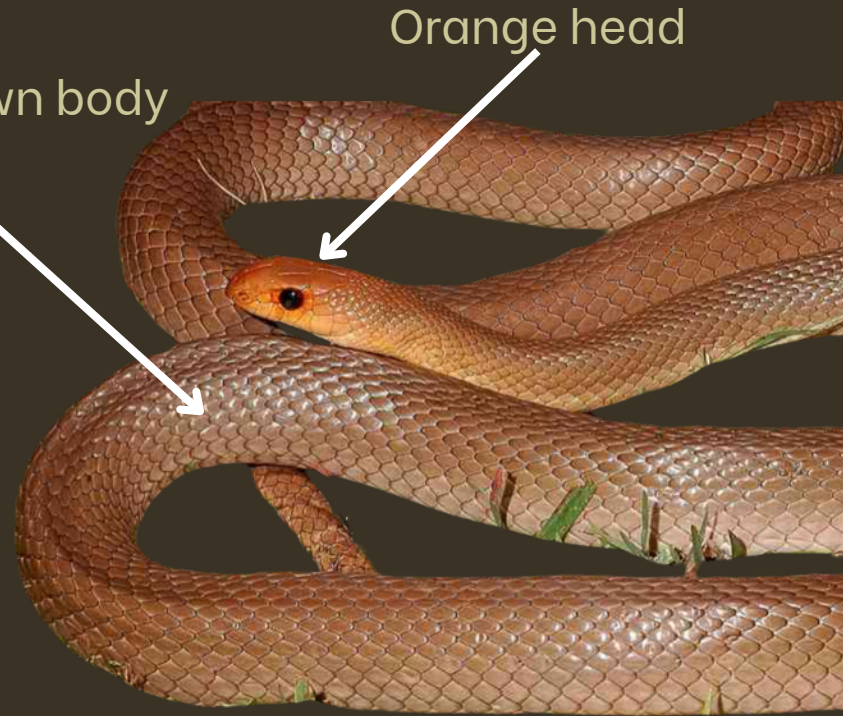

# RUFIOUS VS RED-SPOTTED BEAKED SNAKE

*Rhamphiophis rostrata* vs. *R. rubropunctatus*

Black band across eye

White scales edged with black

Rufous beaked snake  
*Rhamphiophis rostrata*

Gray to gray-brown body

Orange head

Only juveniles have the red spots

Red-spotted beaked snake  
*Rhamphiophis rubropunctatus*