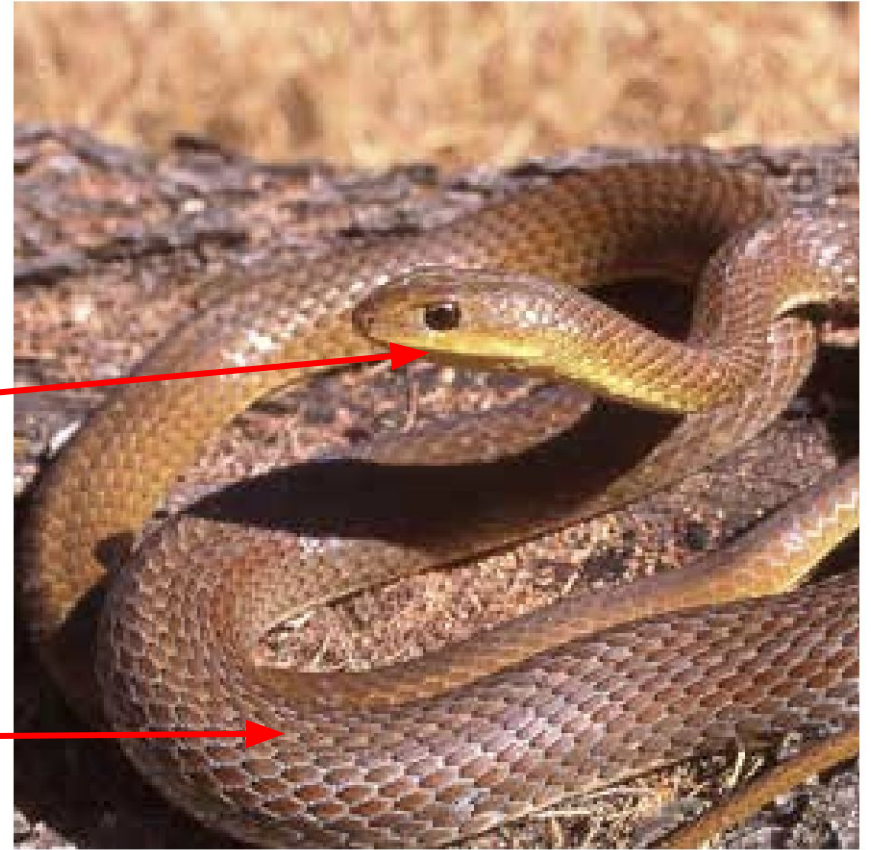

Characteristics

Big snake, olive brown, brown, or gray.

Rounded deep snout, big eye, round pupils, iris yellow or brown

Lips, chin and sides of neck yellow, orange, or dull red

Can have faint dark line or dashes on side

Smooth scales

Dorsal scales with a black edge (sometimes only the central ones)

Olive Sand Snake

Psammophis mossambicus

Photo used with permission of Stephen Spawls

Harmless