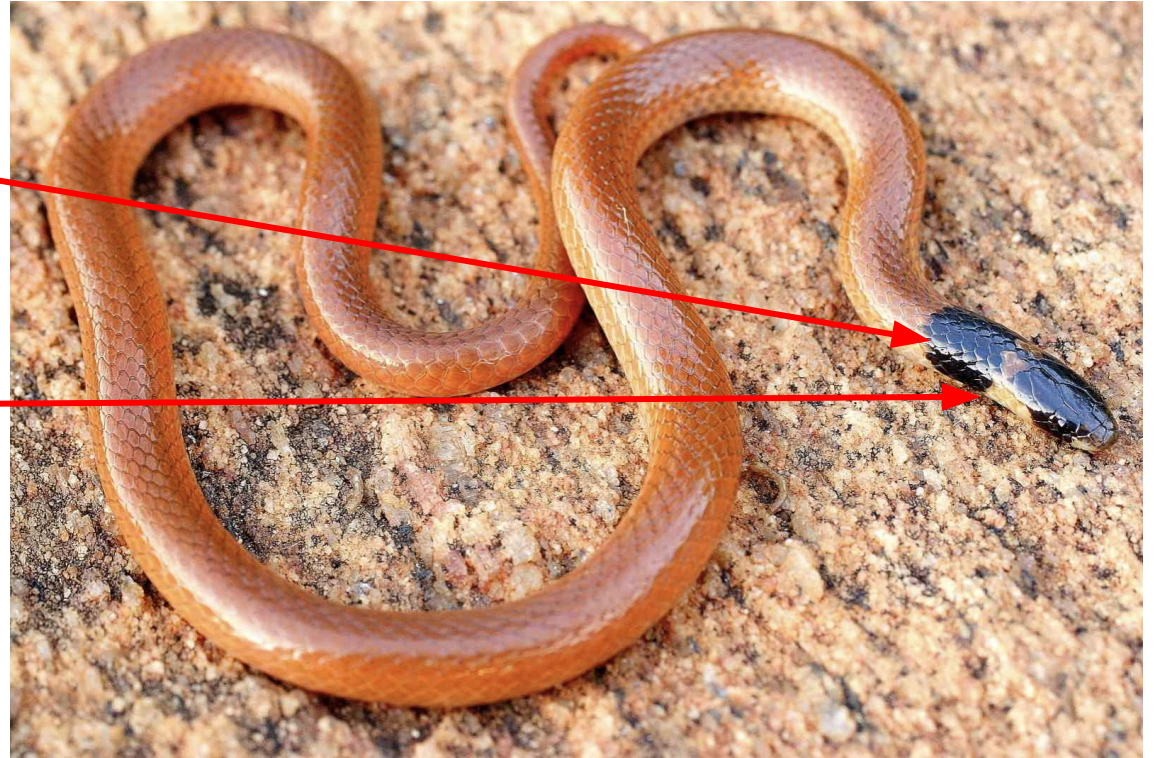

Characteristics

Thin brown, pinkish, or reddish snake with a black head

Small eyes and dark round pupils

Smooth scales

Thin yellow crossbar on the back of the neck and yellow blotch on lower jaw; broad black collar behind yellow crossbar

Sometimes irregular black dots toward end of body and black lines along back

Jackson's Centipede Eater *Aparallactus jacksoni*

Photo used with permission of Stephen Spawls

Harmless