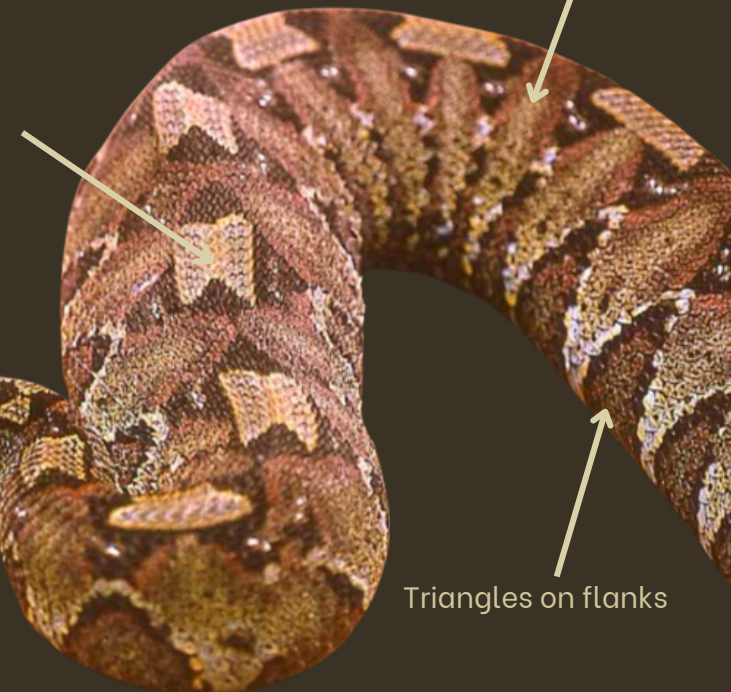

GABOON VS RHINOCEROS VIPER

Bitis gabonica vs. *B. nasicornis*

Potential for harm: **Dangerous**

Tiny horns

Two or three pairs of scales that look like horns

Black arrow mark

Photo credit: Public Domain

Scales heavily keeled

Broad, white triangular head

Black dots rear corners

Fine central line

Short tail

Rectangular blotches

Hourglass pattern

Oblong hourglass shaped markings inside dark blotches

Black arrow mark

Scales heavily keeled

Triangles on flanks

Gaboon viper
Bitis gabonica

Photo credits: Stephen Spawls

Rhinoceros viper
Bitis nasicornis

In Kenya these are only reported from the Kakamega Forest thus far.