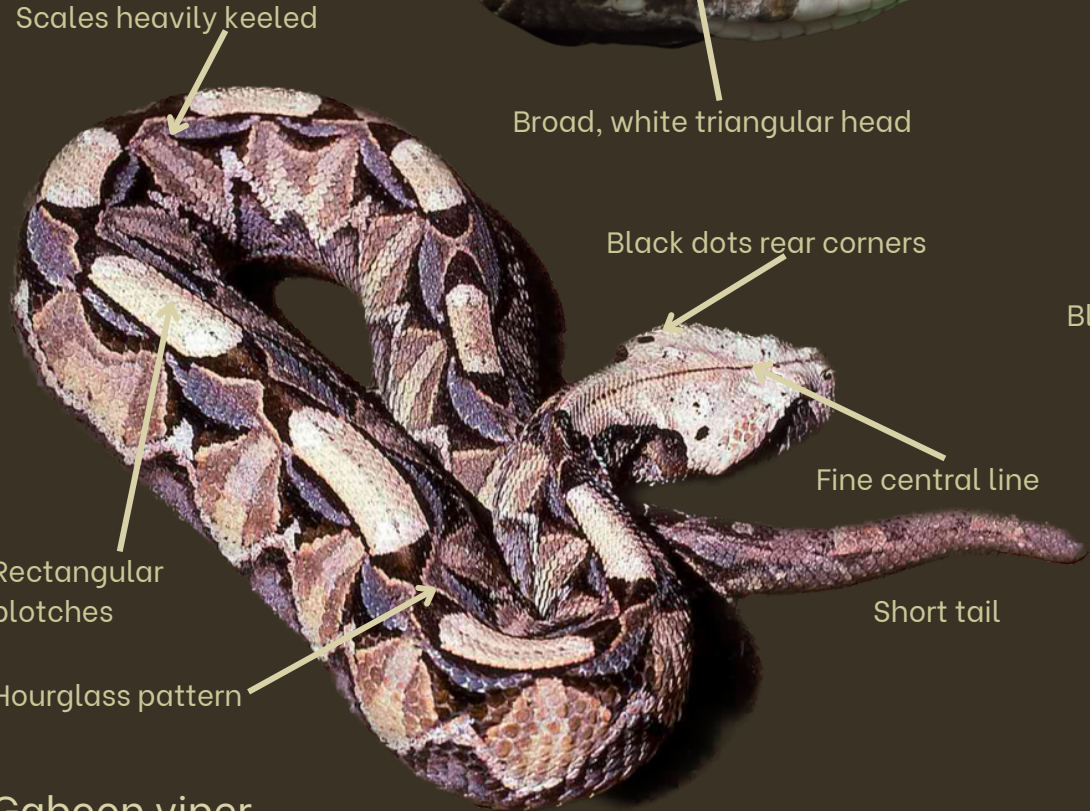

GABOON VS RHINOCEROS VIPER

Bitis gabonica vs. *B. nasicornis*

Potential for harm: **Dangerous**

Tiny horns

Two or three pairs of scales that look like horns

Black arrow mark

Photo credit: Public Domain

Scales heavily keeled

Broad, white triangular head

Black dots rear corners

Fine central line

Short tail

Rectangular blotches

Hourglass pattern

Oblong hourglass shaped markings inside dark blotches

Black arrow mark

Scales heavily keeled

Triangles on flanks

Gaboon viper
Bitis gabonica

Photo credits: Stephen Spawls

Rhinoceros viper
Bitis nasicornis

In Kenya these are only reported from the Kakamega Forest thus far.