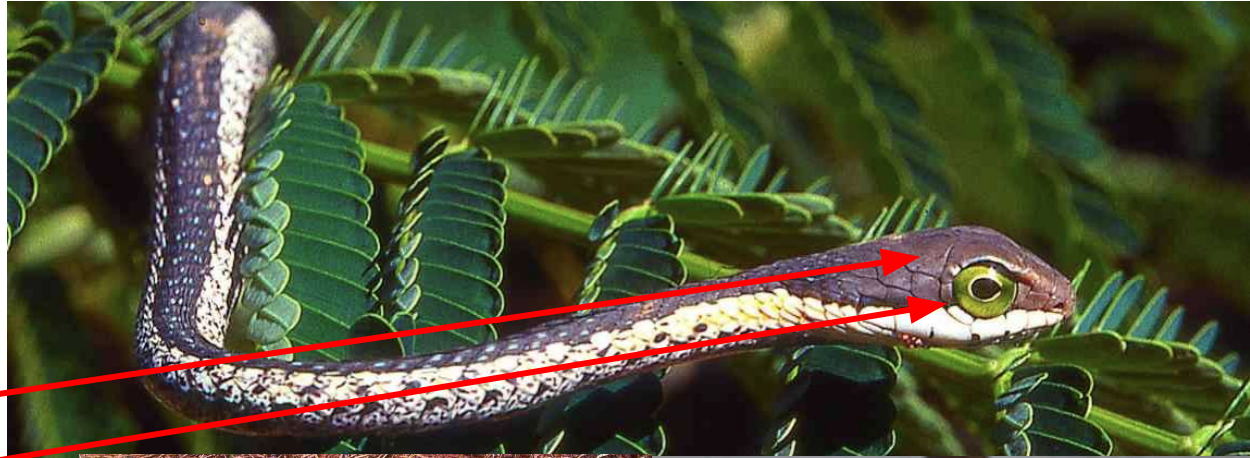

Characteristics

Body **color highly variable** -
green, gray, brown

Keeled scales

Short egg-shaped head

Huge eye

Rounded pupil, iris yellow or
light green

Body flattened from side to side

Boomslang

Dispholidus typus

Photo used with permission from Stephen Spawls

Dangerous with venom that causes blood to flow freely; may not recognize symptoms for hours; a bite = medical emergency