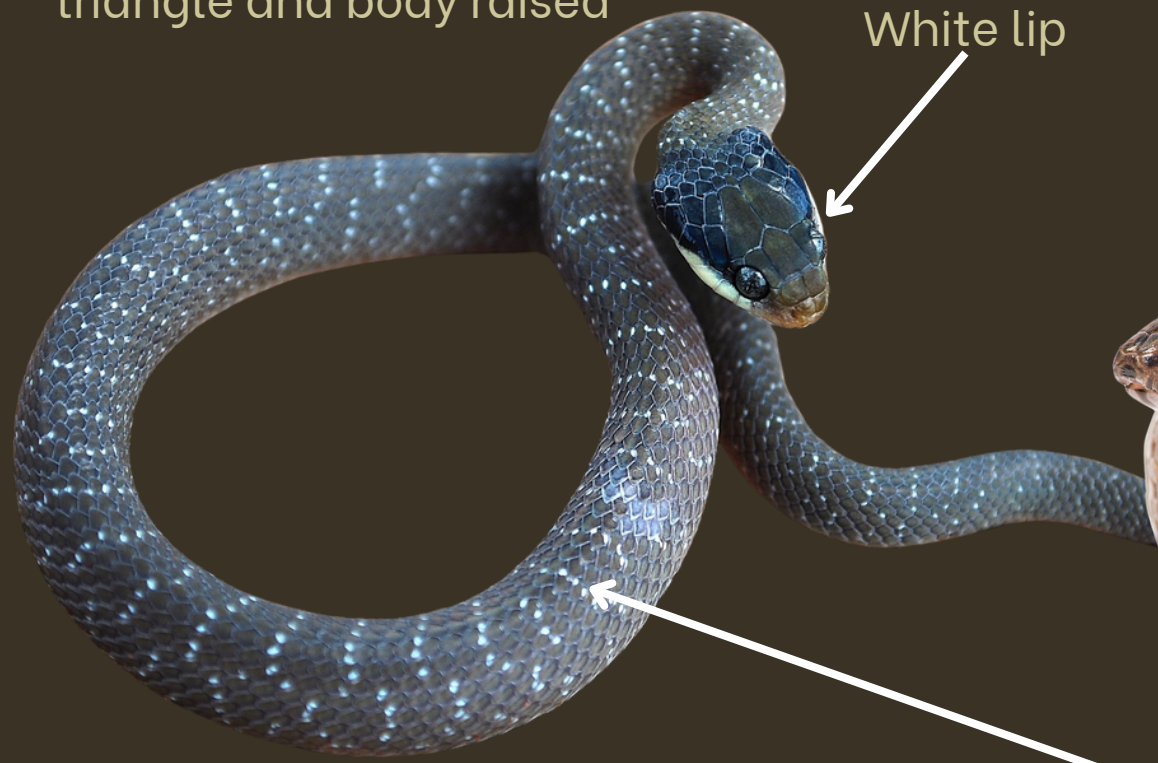

WHITE LIP VS BROWN HOUSE SNAKE

Crotaphopeltis hotamboiea vs. *Boaedon fuliginosus*

Typical white lip threat display with head flattened into triangle and body raised

White lip

Python-shaped head

White lines through eye

White lip or white-lipped snake
Crotaphopeltis hotamboiea

White flecks or lines of white dots are typical, but not always present

Brown house snake
Boaedon fuliginosus

Photo credit for white lip: Stephen Spawls

Note: Bodies of both snakes are highly variable in color