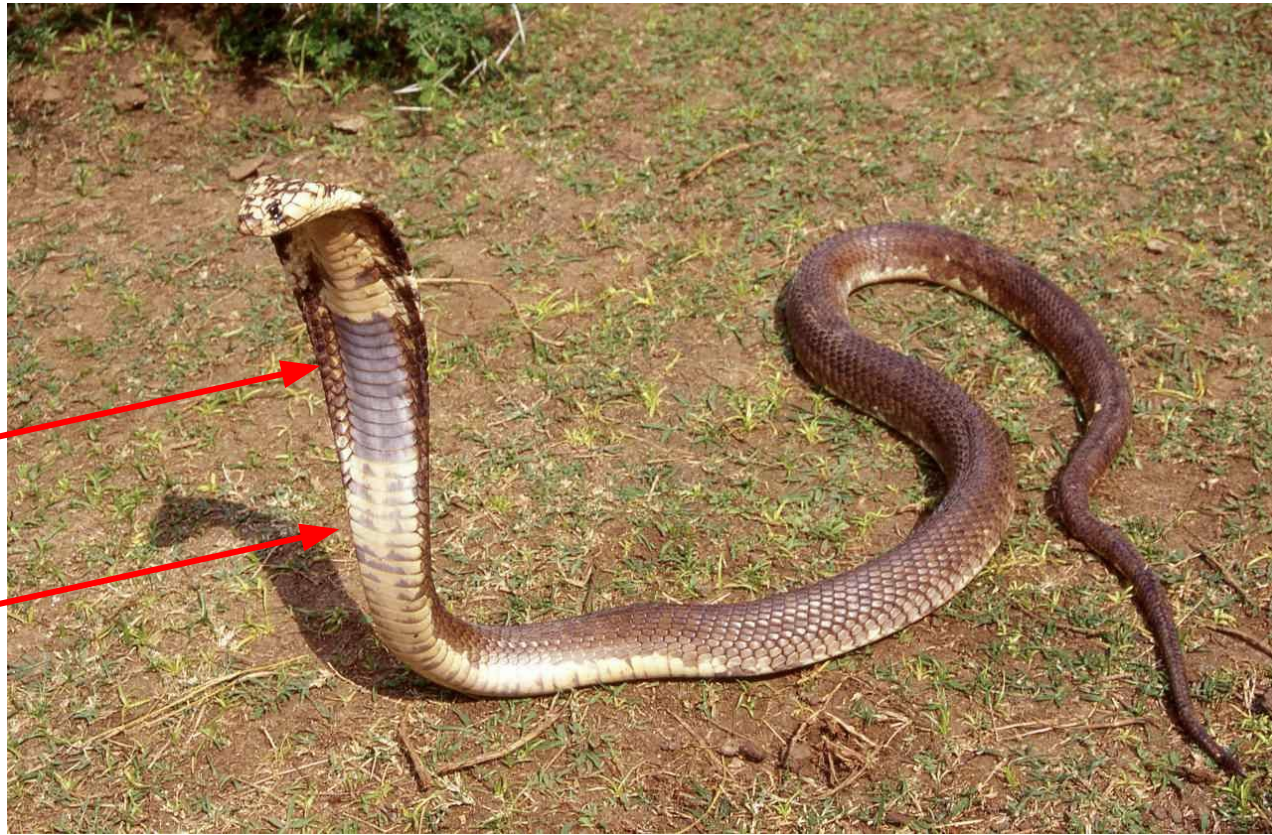

## Characteristics

Long, thick body with smooth scales; brown, red-brown, grey-brown, or black

Large eyes, pupil round

Broad gray or brown throat bar

Irregular patches of brown or yellow on neck, back, and underside

Lips yellow and often with dark patch under eye

## Egyptian cobra

*Naja haje*

*Photo used with permission of Stephen Spawls*

**Dangerous with neurotoxic venom;  
a bite = medical emergency**