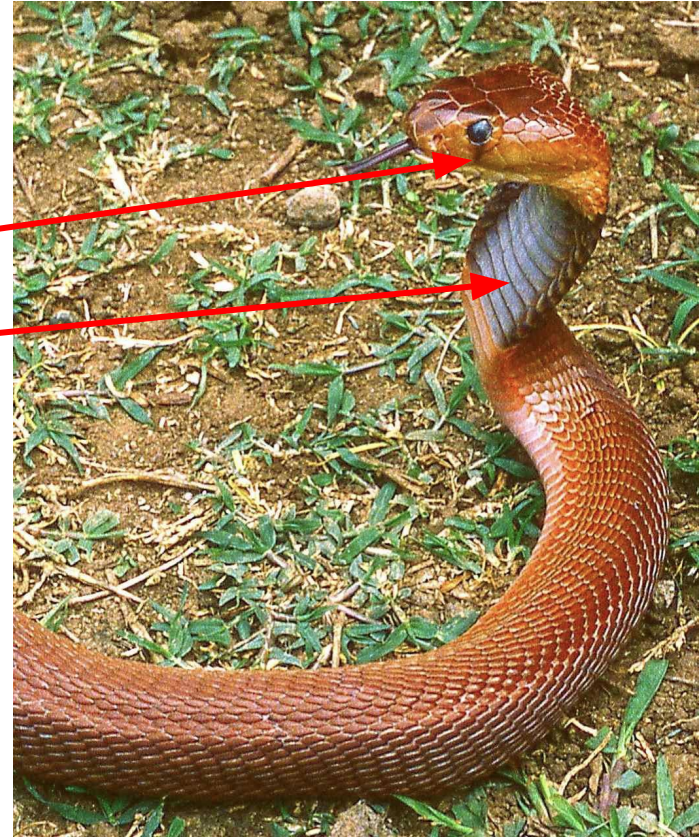

Characteristics

Smaller body size, small head

Large eye with round pupil; black patch below the eye

Wide black throat band

Base color can be orange, red, red-brown, pink, yellow, or gray

Red spitting cobra

Naja pallida

Photo used with permission of Stephen Spawls

Dangerous with venom that damages cells and tissues; a bite or venom in the eyes is a medical emergency