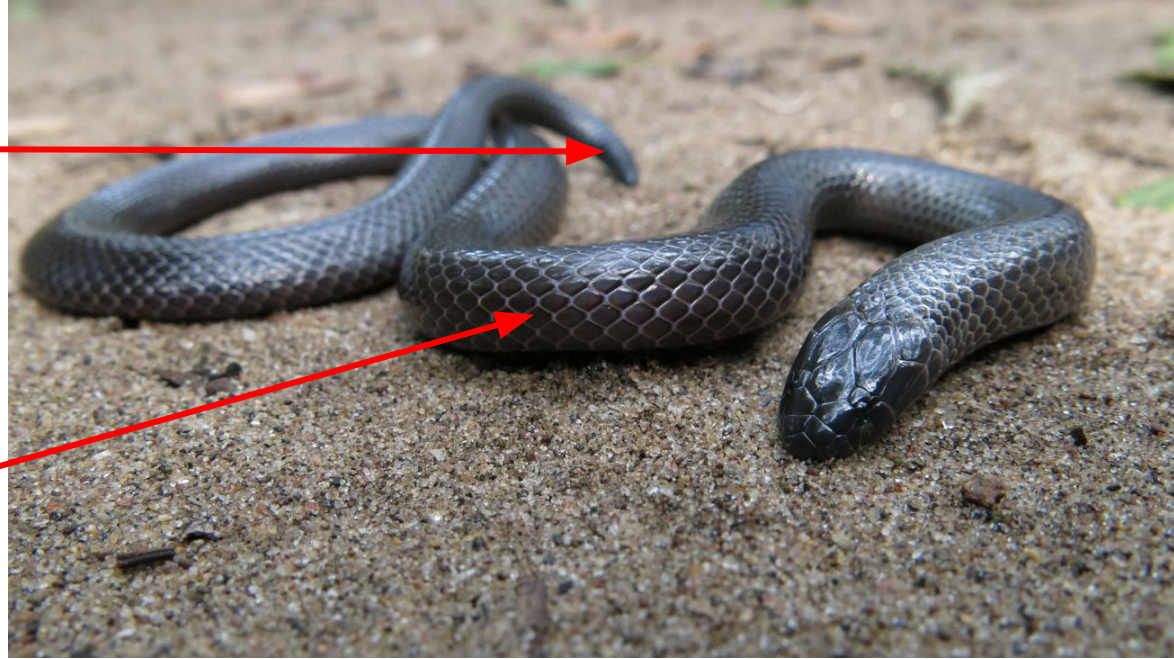

Characteristics

Moderately thick snake with blunt tail

Short, rounded head; very small eyes; round pupil (hard to see)

Body purple-brown to pinkish-brown, sometimes blackish-brown

Smooth scales with purple shiny appearance; sometimes with a pale edge

Common Purple-Glossed Snake

Amblyodipsas polylepis

Photo courtesy of Ryan van Huyssteen under the [Creative Commons Attribution-Share Alike 4.0 International](#) license.

**Mildly venomous
but harmless**