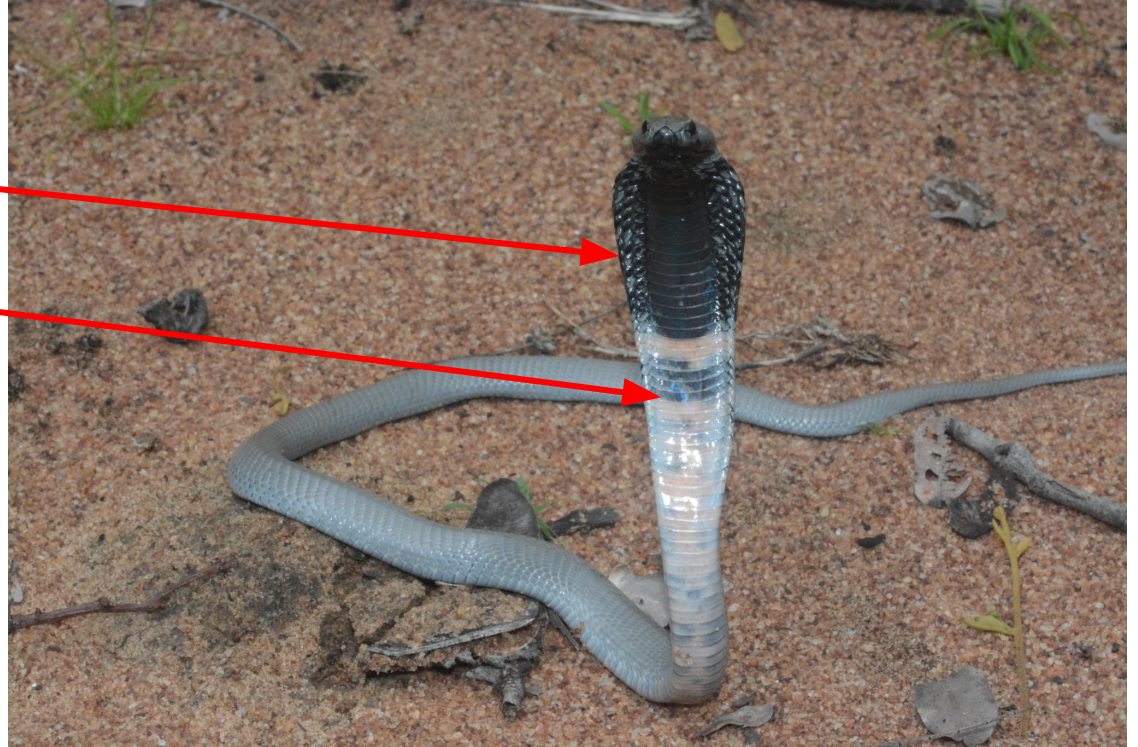

Characteristics

Broad, black head and neck

Lower throat has red/orange/pink and black bands

Body can be black, grey, or reddish-brown

Can spit venom 3 meters or more with accuracy

Black-necked spitting cobra *Naja nigricollis*

Courtesy of John Lyakurwa under the [Creative Commons Attribution 4.0 International](#) license without changes.

Dangerous with venom that causes cell and tissue damage; a bite or venom in the eyes is a medical emergency