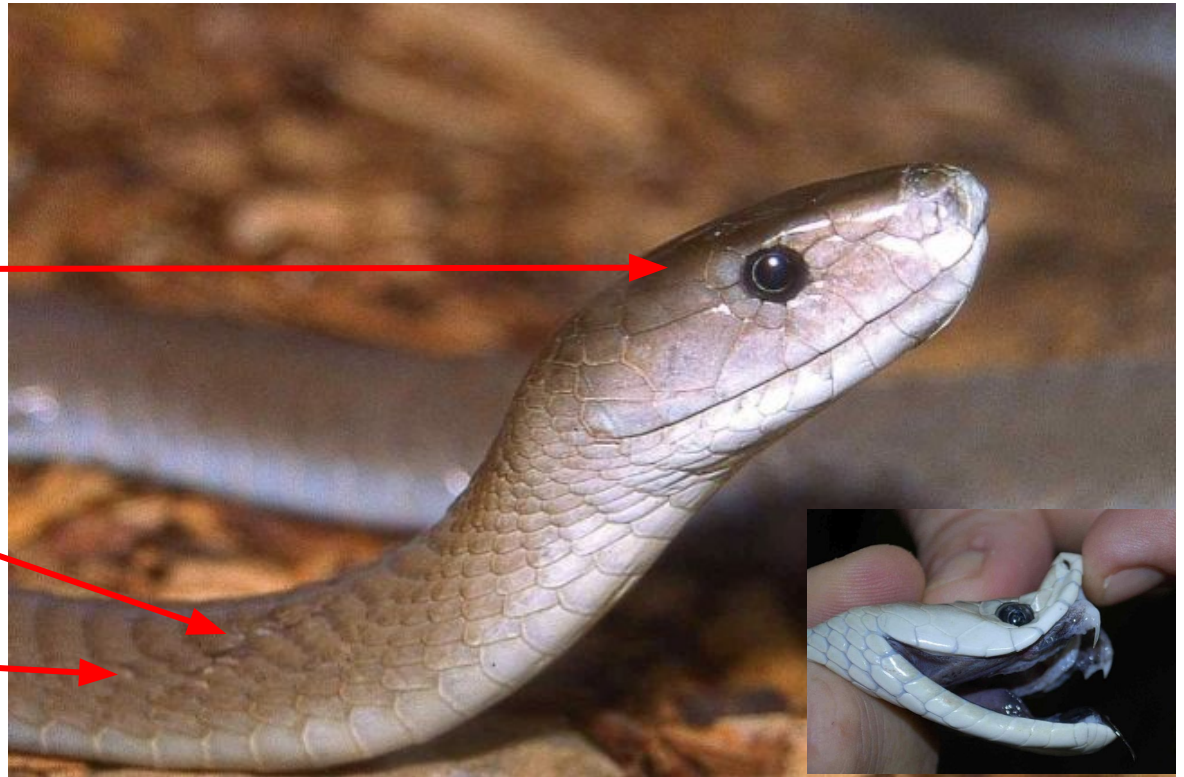

Characteristics

Long, slender, and fast moving

Long, narrow, head shaped like a coffin; medium sized eye with round pupils

Inside of mouth is bluish-black (inset)

Olive, brown, yellow-brown, or gray in color (never black)

Smooth scales

Belly is cream, ivory, or pale green; can be speckling near tail

Black mamba

Dendroaspis polylepis

Photos used with permission from Stephen Spawls

**Dangerous with neurotoxic venom;
a bite = medical emergency**