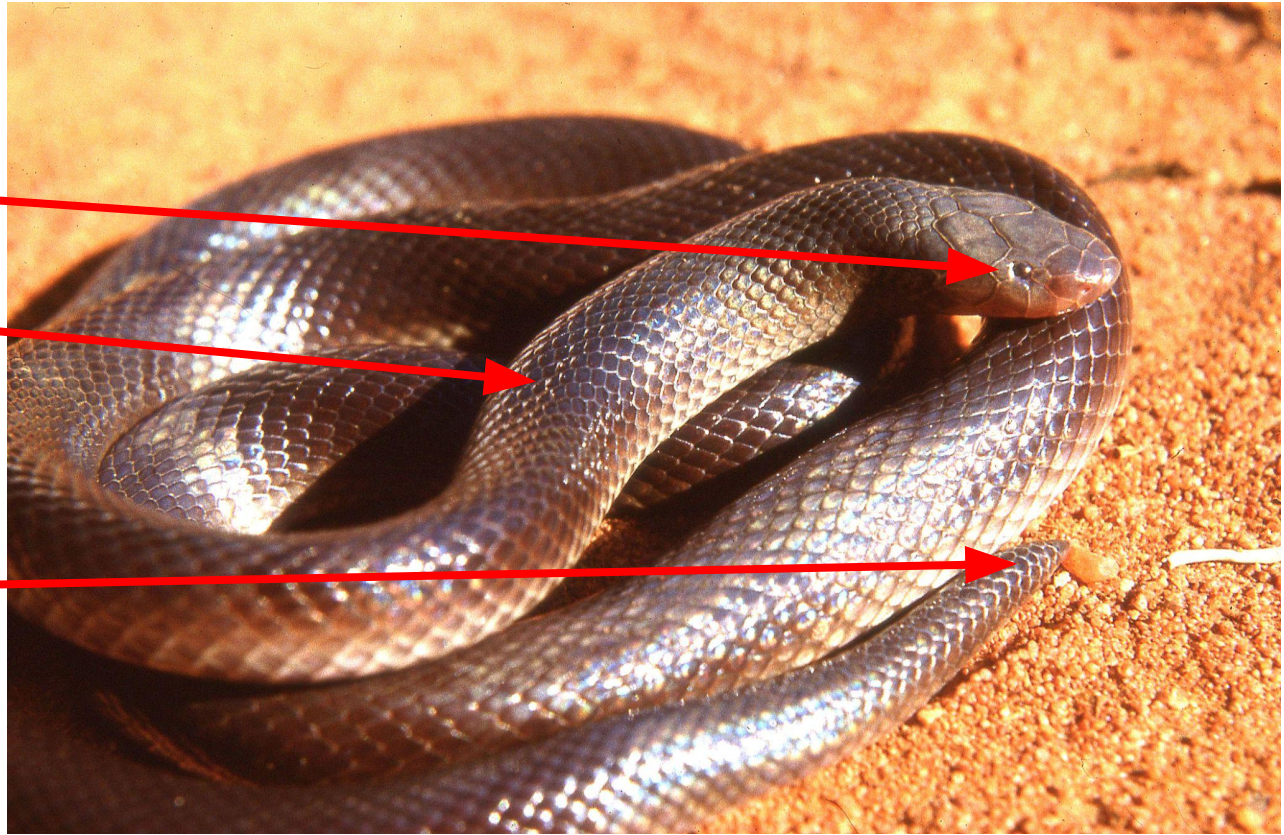

Identifying Characteristics

Small eyes on rounded head

Shiny skin like rainbow

Black, brown, purple-brown

Blunt cone-shaped tail

Fang can come out side of mouth

Burrowing asp or stiletto snake

Atractaspis bibroni