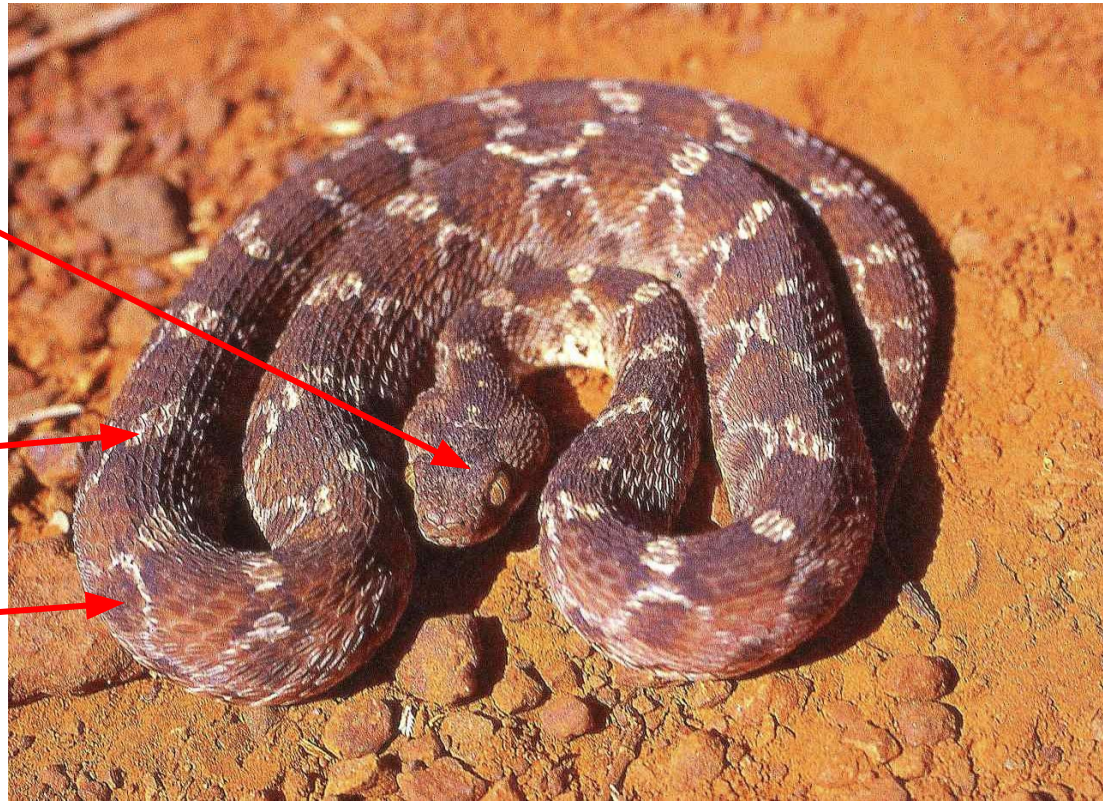

Characteristics

Pear shaped head covered with small scales, pale yellow irises with vertical pupils

Body color yellowish, brown, grey, or rufous

Pale oblique cross-bars with dark spaces in between

On sides, row of dark triangular or circular markings with white edging

Found in northwest and northeast Kenya

Northeast African Carpet Viper Saw-Scaled Viper

Echis pyramidum

Photo used with permission of Stephen Spawls

Dangerous with venom that damages cells and tissues, and makes your blood flow freely; active at night; a bite is a medical emergency