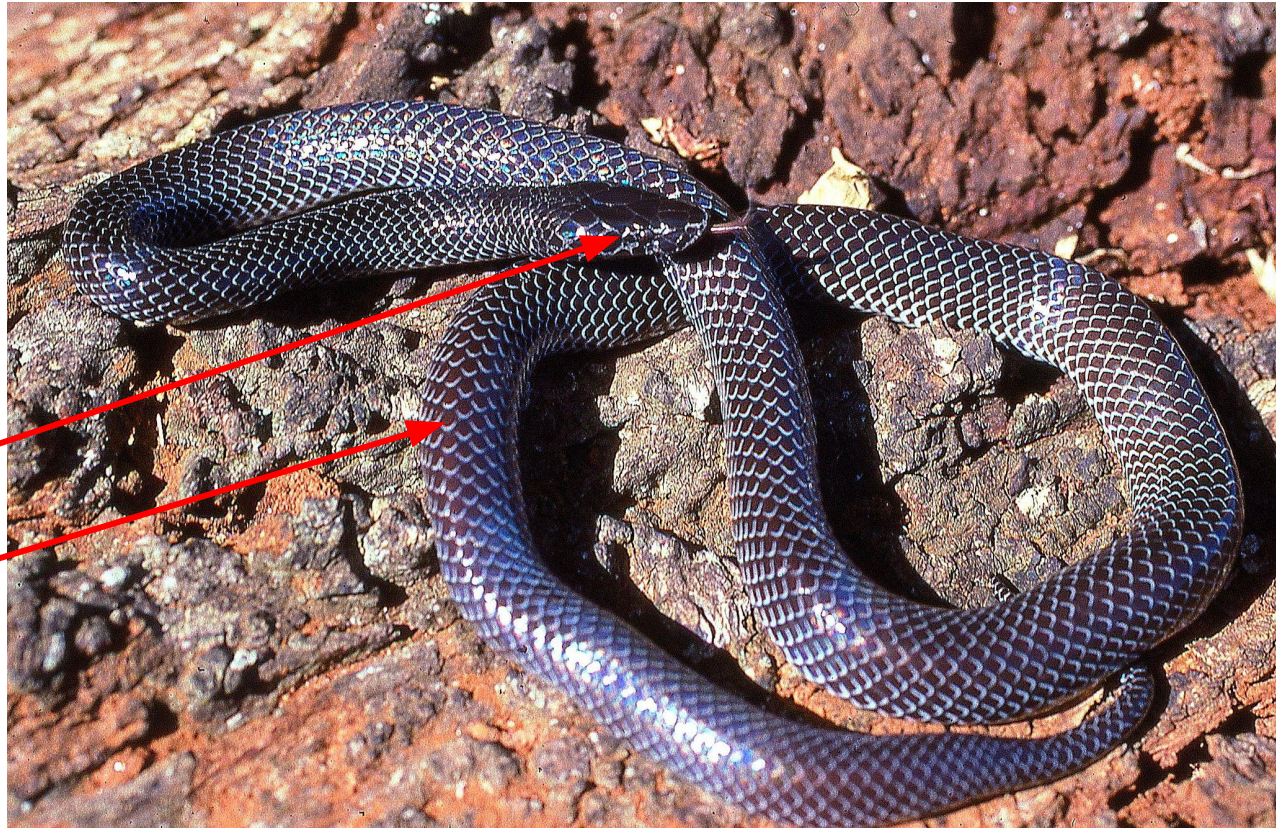

Characteristics

Body gray, brown,
purple-brown, or black

Head flattened

Eyes tiny with vertical pupils

Smooth black or brown scales
with fine white edges

Cape Wolf Snake

Lycophidion capense

Photo used with permission of Stephen Spawls

Harmless